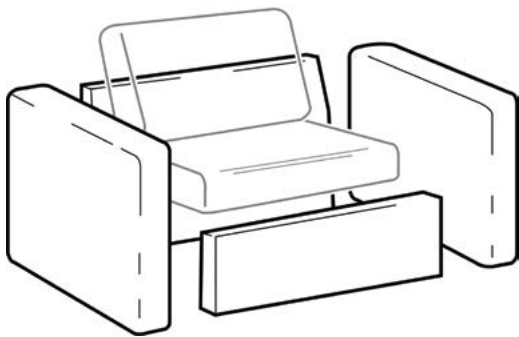

The Will is an ideal lounge seat. Its cushioned support and high arms make it the maximum in elegant comfort for small or large spaces.

## STANDARD FEATURES

- Fully upholstered, modular wood frame for strength and durability.
- Components are easily replaceable.
- No tools required, parts slide together like a bed frame.
- Standard satin aluminum legs.
- ANSI/BIFMA approved and TB117-2013 compliant.

## GENERAL INFORMATION

- Upholstery: 6 yd/chair
- Please specify outlet location for EL option
  - *EL-RH for right handed sitter*
  - *EL-LH for left handed sitter*

Modular System:

*Will 950*

*Will 950*

MODEL	DESCRIPTION	1	2	3	4	5	6	7	8	Leather Plus	Madras Leather	Princess Leather
950	Modular Lounge Chair	1390	1605	1805	2020	2230	2440	2650	2860	2040	2795	3485

950

950-EL-RH

**OPTIONS**

Description	Suffix	Models	Upcharge
Braking Casters	BRK	All Models	100
Electrical / USB Port (Specify LH or RH as per general info.) 10 Foot Cord	EL	All Models	250

**DIMENSIONS**

Model	Overall Width	Overall Depth	Overall Height	Seat Height	Weight	Volume	KD Volume
950	29"	30"	28.5"	18"	74 lbs	20 cu ft	12 cu ft