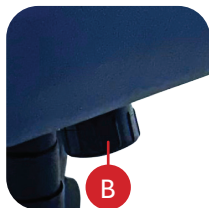

TILT-LOCK

To lock in up-right position, push lever in. To unlock, pull lever out.

TENSION CONTROL

Turn knob clockwise to increase tension, turn counter-clockwise to decrease tension.

PNEUMATIC HEIGHT ADJUSTMENT

To lower, turn the lever while seated. To raise, turn lever with your weight off the seat.

Care Instructions

With regular care and maintenance, your 735D Capitol will provide many years of superior performance and satisfaction. To maintain the quality of your Nightingale chair, please follow the care instructions outlined here.