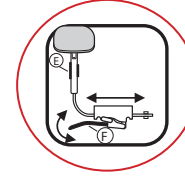

F. Horizontal Arm Adjustment
Simple finger-tip lever easily allows for horizontal arm adjustment while sitting. To adjust arm width, push lever down, move arm to desired position and pull lever up to lock.