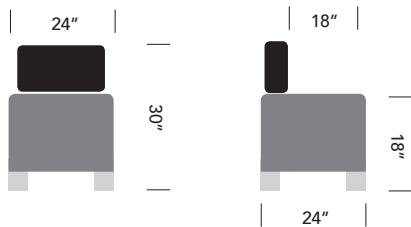

STEPHANIE

1410 SERIES

Stephanie is ideal for organizations that want to give people more options for meeting across the entire office environment.

Each element of this modular system can be used alone or combined in settings where people can focus on individual work, collaborate with a group, or socialize with colleagues.

1400

www.nightingalechairs.com

T: 800.363.8954

F: 800.637.6784

info@nightingalechairs.com