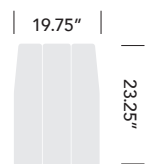

The Joey system allows for endless configurations, ranging from group lounge spaces to energizing team pods.

1310

1310

1311

1311

1312

1312

1313USB